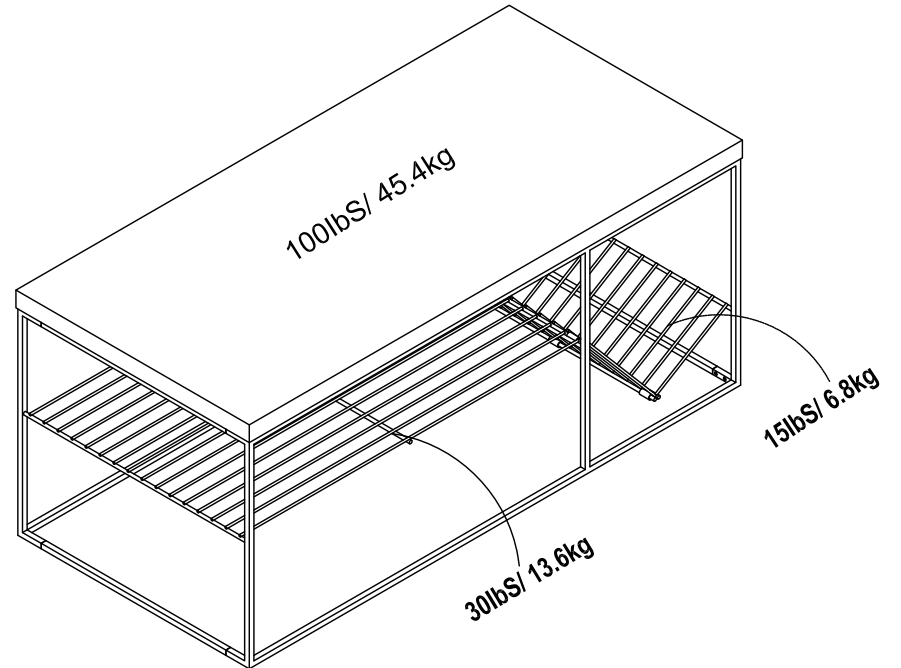

# 9036920(348)COM -COFFEE TABLE

Wood Breakdown:  
MDF 0%, PB 25 %.  
Total storage: 0 cubic feet

Overall Product Size:  
41.6" W × 19.7" D × 17.9" H  
105.7cm W × 50cm D × 45.5cm H

Maximum Weight Capacities  
Unit Weight: 28.2lbs. (12.79kg)