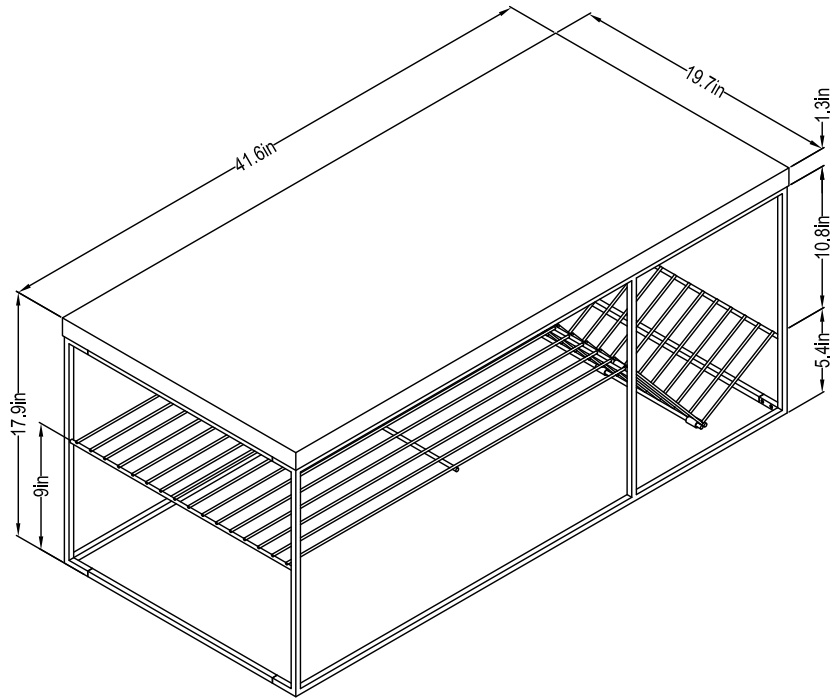

# 9036920(348)COM -COFFEE TABLE

Wood Breakdown:  
MDF 0%, PB 25 %.  
Total storage: 0 cubic feet

Overall Product Size:  
41.6" W × 19.7" D × 17.9" H  
105.7cm W × 50cm D × 45.5cm H

Maximum Weight Capacities  
Unit Weight: 28.2lbs. (12.79kg)